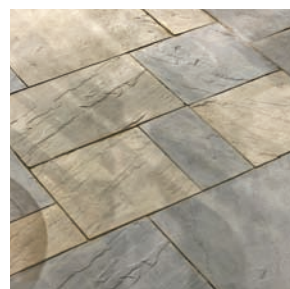

TRADITIONALS Smooth and/or Aged

PERMEABLE PAVERS

NATURAL TEXTURES

ABERDEEN